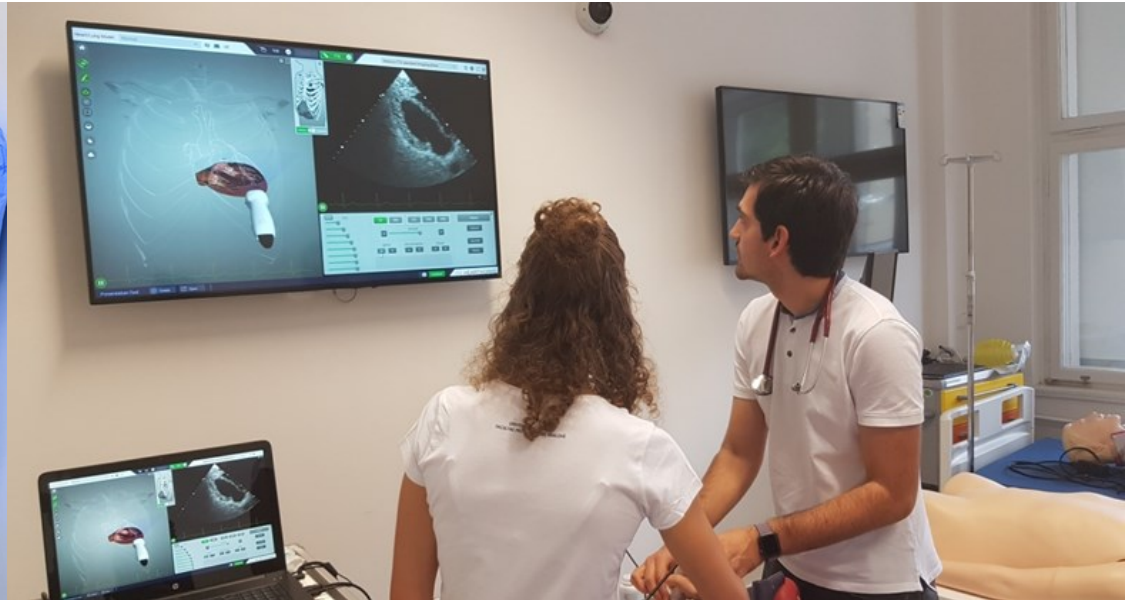

Broad spectrum of activities